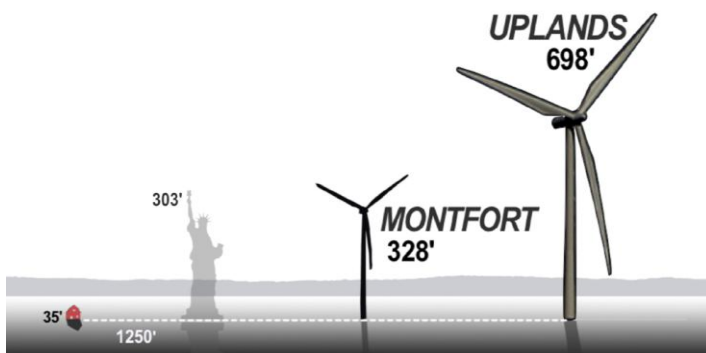

# Town of McMillan Residents and Neighbors

Join us for an informational meeting on  
**industrial wind turbines!**

**When: March 12, 2025, 7–9 PM**

**Where: Stratford Heritage Barn  
208268 State Hwy 97**

Imagine, Rib Mountain is the third highest point in Wisconsin and Granite Peak Ski Area has Wisconsin's longest vertical drop at **700 feet**. Statue of Liberty is 303 feet. Compare that to the proposed **600 foot wind turbines!**